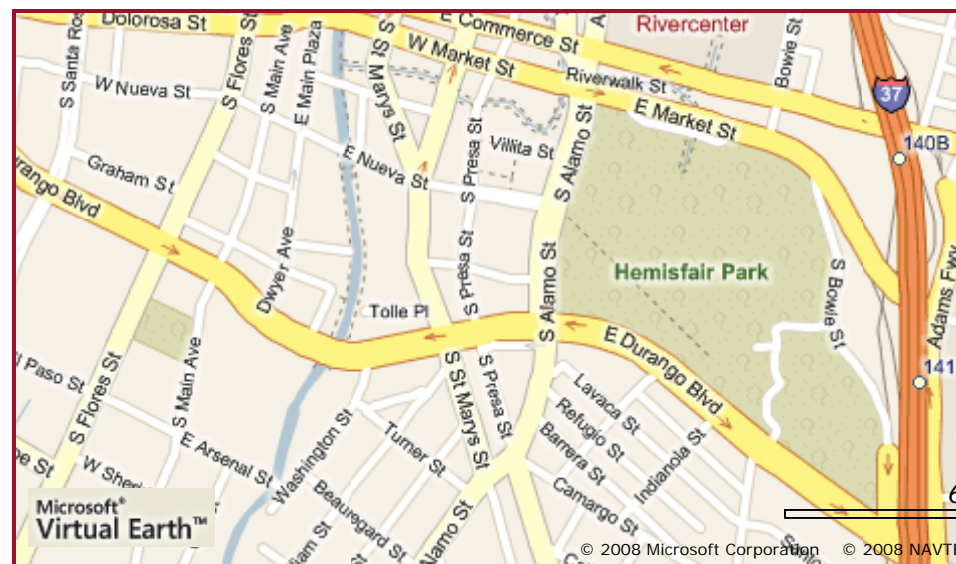

Marriott® Plaza San Antonio

555 South Alamo Street San Antonio, Texas 78205 USA

Phone: 1-210-229-1000 Fax : 1-210-229-1418 Toll-free: 1-800-421-1172

Maps & Transportation

From regional airports to local businesses to historic attractions, our interactive map will get there with ease.

Parking

- On-site parking, fee: 2.5 USD hourly, 21 USD daily
- Valet parking, fee: 27 USD daily

Area Airports

San Antonio - SAT

Phone: 1 210 207 3411

Hotel direction: 9 miles S

Driving Directions: Take Hwy. 281 (I-37) South, take the Durango Exit. Go right on Durango, take a right on Alamo, an immediate left on Arciniega. Hotel is on corner of Alamo Durango Streets.